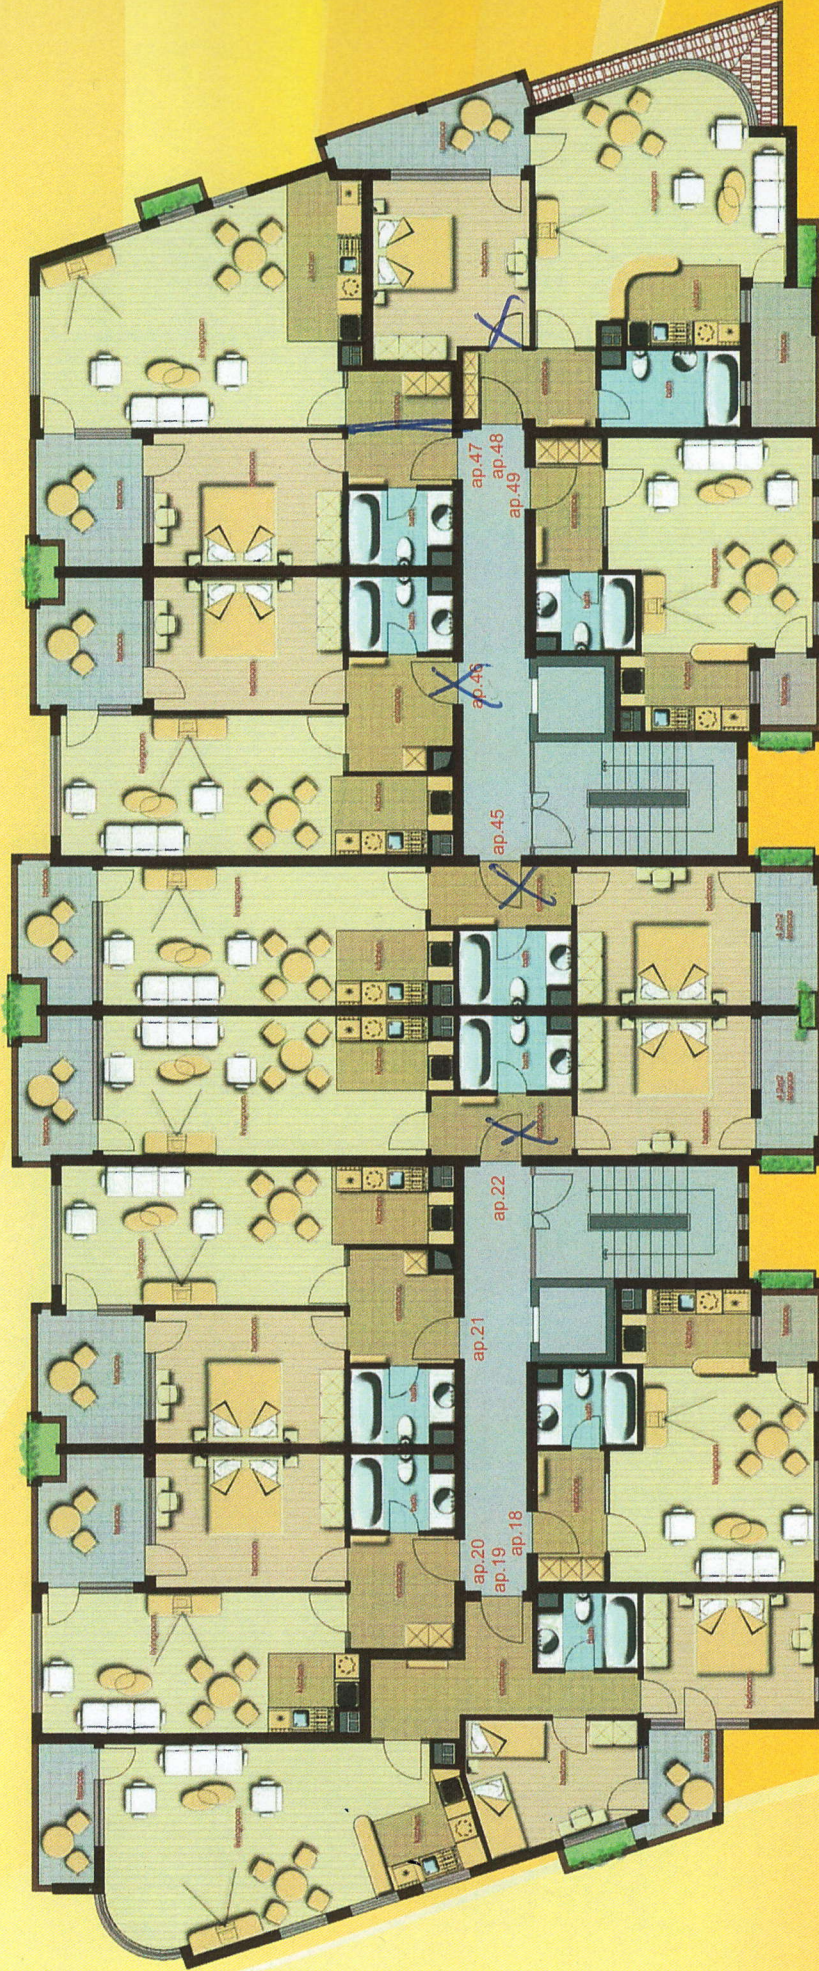

Block 3

5th floor

app. №	hotel No	type	view	living area sq.m.	living common parts sq.m.	total area sq.m.
18	C501	Studio	park	47.40	5.78	53.18
19	C503	3-rooms	sea, pool	102.00	12.22	114.22
20	C505	2-rooms	sea, pool	66.40	7.94	74.34

app. №	hotel No	type	view	living area sq.m.	living common parts sq.m.	total area sq.m.
21	C507	2-rooms	park, pool	69.20	8.11	77.31
22	C509	2-rooms	park, pool	71.00	8.46	79.46
45	C502	2-rooms	park, pool	71.00	8.46	79.46
46	C504	2-rooms	park	69.20	8.28	77.48

app. №	hotel No	type	view	living area sq.m.	living common parts sq.m.	total area sq.m.
47	C506	2-rooms	park	81.00	9.64	90.64
48	C508	2-rooms	park	85.30	10.51	95.81
49	C510	Studio	park	47.40	5.78	53.18